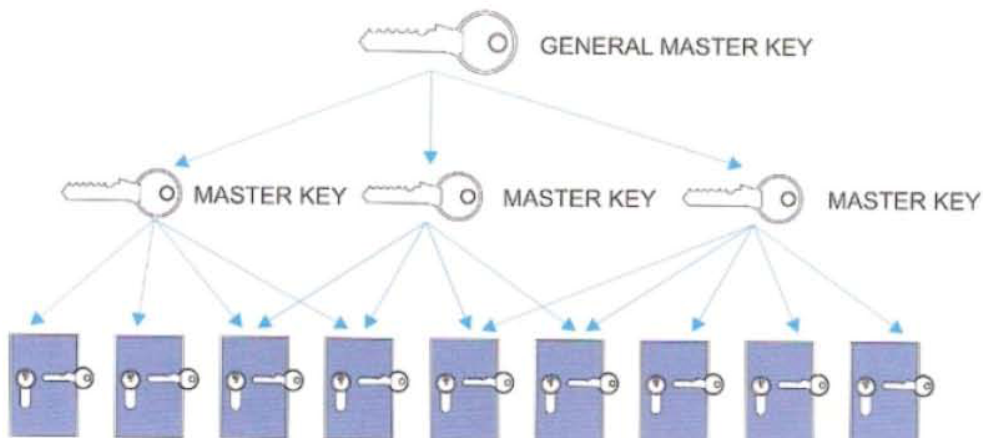

Simple Master: For house use. Each door has its own key, 1 Master key opens all doors.

Public Master: For inn or apartments. Each door has its own key, which is allowed to open a public door.

Multi Master 1: For hotel use. General Master key opens all doors, Master Key opens doors on the same storey, each door has its own key.

Multi Master 2: For office building of various departments. General Master key opens all doors, Master Key opens doors of relating departments, each door has its own key.

CY001

Length
50mm
60mm
65mm
70mm

double cylinder

CY004

Length
45mm
50mm
60mm

half cylinder with with key

CY002

Length
50mm
60mm
65mm
70mm

Cylinder with knob

CY005

Length
45mm
50mm
60mm

half cylinder with with knob

CY003

Length
50mm
60mm
65mm
70mm

privacy function cylinder

CY006

CY007

Turn knob option