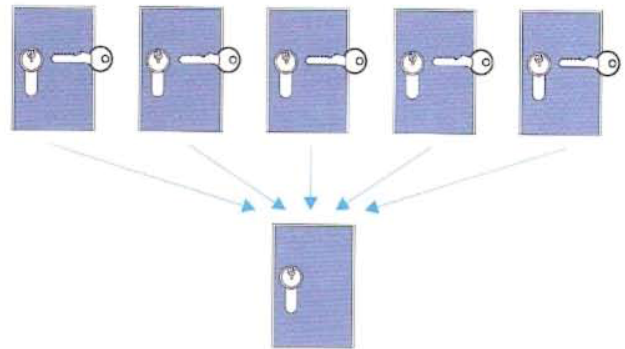

Simple Master: For house use. Each door has its own key, 1 Master key opens all doors.

Public Master: For inn or apartments. Each door has its own key, which is allowed to open a public door.

Multi Master 1: For hotel use. General Master key opens all doors, Master Key opens doors on the same storey, each door has its own key.

Multi Master 2: For office building of various departments. General Master key opens all doors, Master Key opens doors of relating departments, each door has its own key.

CY001

Length
50mm
60mm
65mm
70mm

double cylinder

CY004

Length
45mm
50mm
60mm

half cylinder with with key

CY002

Length
50mm
60mm
65mm
70mm

Cylinder with knob

CY005

Length
45mm
50mm
60mm

half cylinder with with knob

CY003

Length
50mm
60mm
65mm
70mm

privacy function cylinder

CY006

CY007

Turn knob option