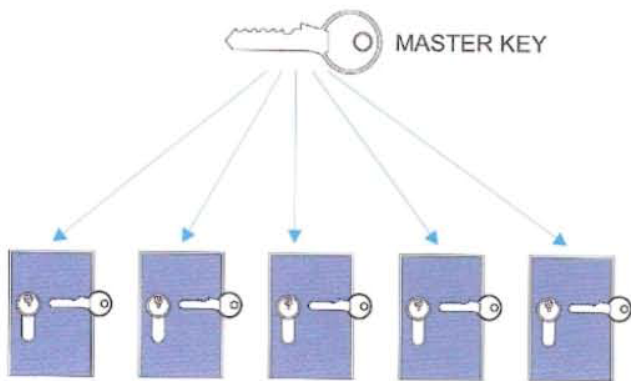

Simple Master: For house use. Each door has its own key, 1 Master key opens all doors.

Public Master: For inn or apartments. Each door has its own key, which is allowed to open a public door.

Multi Master 1: For hotel use. General Master key opens all doors, Master Key opens doors on the same storey, each door has its own key.

Multi Master 2: For office building of various departments. General Master key opens all doors, Master Key opens doors of relating departments, each door has its own key.

CY001

Length
50mm
60mm
65mm
70mm

double cylinder

CY004

Length
45mm
50mm
60mm

half cylinder with with key

CY002

Length
50mm
60mm
65mm
70mm

Cylinder with knob

CY005

Length
45mm
50mm
60mm

half cylinder with with knob

CY003

Length
50mm
60mm
65mm
70mm

privacy function cylinder

CY006

CY007

Turn knob option