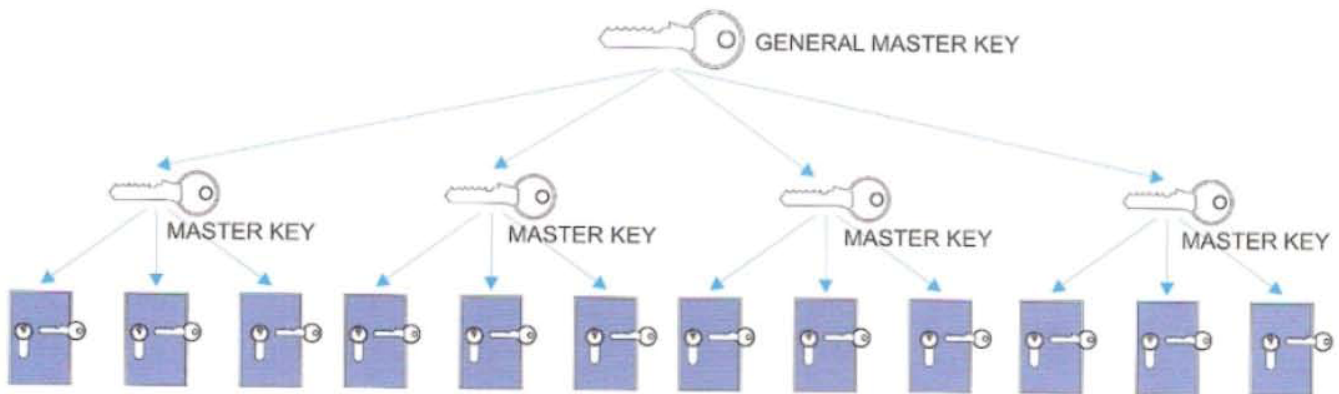

Simple Master: For house use. Each door has its own key, 1 Master key opens all doors.

Public Master: For inn or apartments. Each door has its own key, which is allowed to open a public door.

Multi Master 1: For hotel use. General Master key opens all doors, Master Key opens doors on the same storey, each door has its own key.

Multi Master 2: For office building of various departments. General Master key opens all doors, Master Key opens doors of relating departments, each door has its own key.

CY001

Length
50mm
60mm
65mm
70mm

double cylinder

CY004

Length
45mm
50mm
60mm

half cylinder with with key

CY002

Length
50mm
60mm
65mm
70mm

Cylinder with knob

CY005

Length
45mm
50mm
60mm

half cylinder with with knob

CY003

Length
50mm
60mm
65mm
70mm

privacy function cylinder

CY006

CY007

Turn knob option